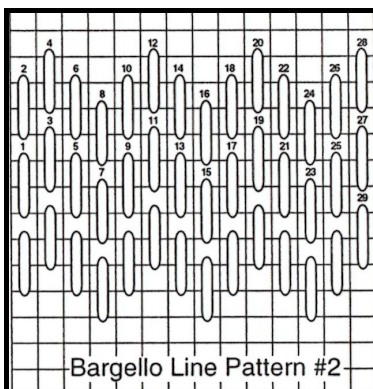

Bull Ornament

Red & Green Wave

Top:

Mandarin Floss #M907

Stitch:

Mosaic

Bottom:

Silk Lame SL 95

Silk Lame SL 08

Stitch:

Bargello Over 3

CBK Stitch Guide
Edie & Ginger S-XO R