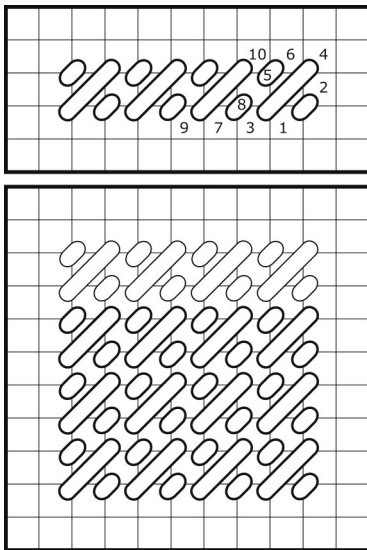

Bull Ornament

Red & White Wave

Top:

Mandarin Floss #M907

Stitch:

Mosaic

Bottom:

Silk Lame SL 02

Silk Lame SL 08

Stitch:

Basketweave