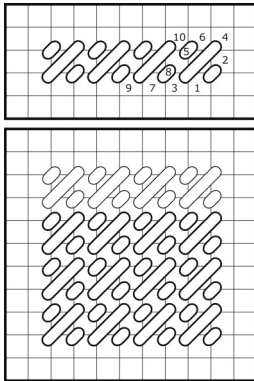

Bulb Ornament

Red with Snowflakes

Top:

Mandarin Floss #M907

Stitch:

Mosaic

Bottom:

Background: Silk Opal 009

Stitch: Alternating Continental

Snowflakes- SNOW 00

Stitch: Tent Stitch

Alternating Continental